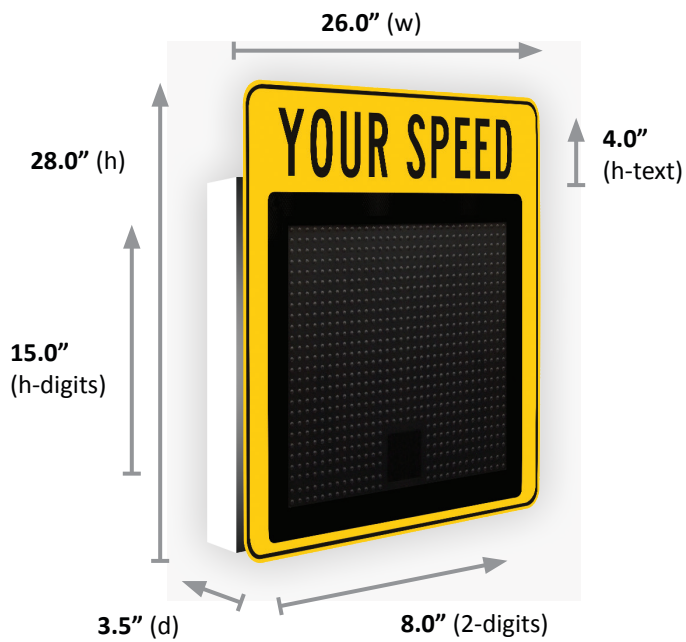

# SafePace® 625 Variable Messaging Sign

The newest sign to the SafePace lineup, the SafePace 625 speed sign displays driver speed and includes a “Slow Down” message that can be displayed to drivers who exceed the speed you choose.

Offering a compact, lightweight design and highly visible full size 15” led digits, the SafePace 625 is the ideal sign when you want to show drivers their speed with the added feature of programmable slow down messaging. Optional universal mounting and solar or battery power make the SafePace 625 a versatile option for portable, autonomous traffic calming.

## Features

Compact design is <b>30% smaller</b> than full size SafePace sign without compromising on features or visibility
Six inch LED <b>Slow Down messaging alerts drivers</b> who are exceeding the speed limit of your choice
Includes two <b>integrated flashing speed violator strobes</b> to further alert speeding drivers
Unique light enhancing, anti glare lens system provides <b>brilliant visibility</b> even in poor lighting conditions
Ultra low power consumption includes the <b>most power-efficient</b> radar technology available and optional solar power
Optional battery power allows for <b>weeks of autonomous operation</b> with normal usage
High strength aluminum sign face and individual optical lenses <b>protect against vandalism and theft</b>
Stealth mode allows the sign to <b>collect baseline traffic data</b> while speed display appears blank to motorists